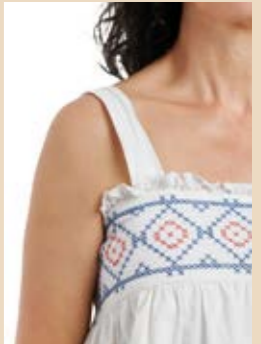

Art no. 22106

-  POWDER
-  SAND
-  SOFT JADE
-  WHITE
-  VINTAGE BLACK

Skirt - Shirt cotton

ONE SIZE

Art no. 33315

-  POWDER
-  SAND
-  SOFT JADE
-  WHITE
-  VINTAGE BLACK

Tunic - Shirt cotton

XS - XL