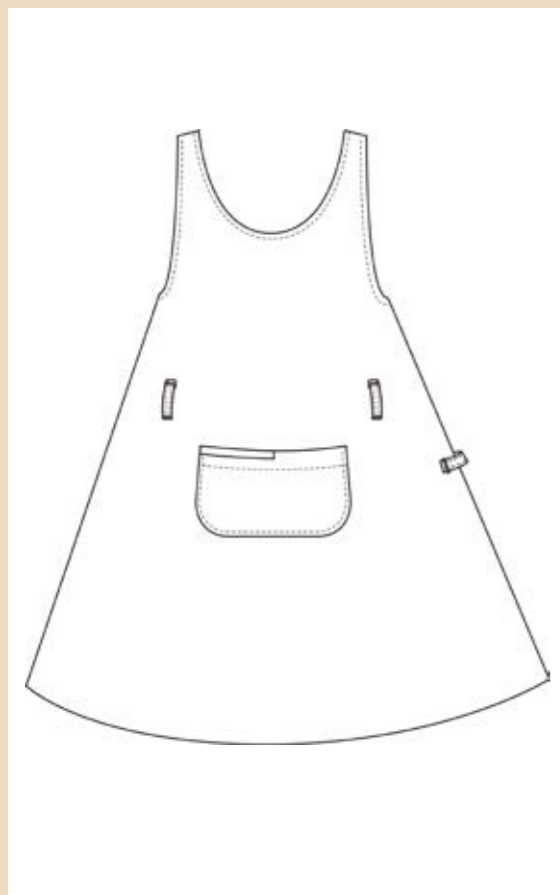

Apron - Ticking stripe