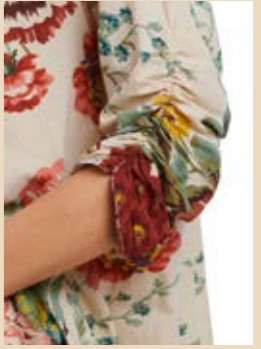

- FLOWER PRINT
- POWDER
- SAND
- SOFT JADE
- WHITE
- VINTAGE BLACK

Blouse - Jersey

XS - XL

Art no. 22106