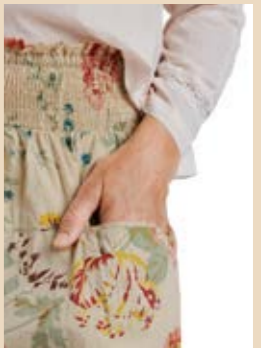

- ORIGINAL

Trousers - Flower cotton

ONE SIZE