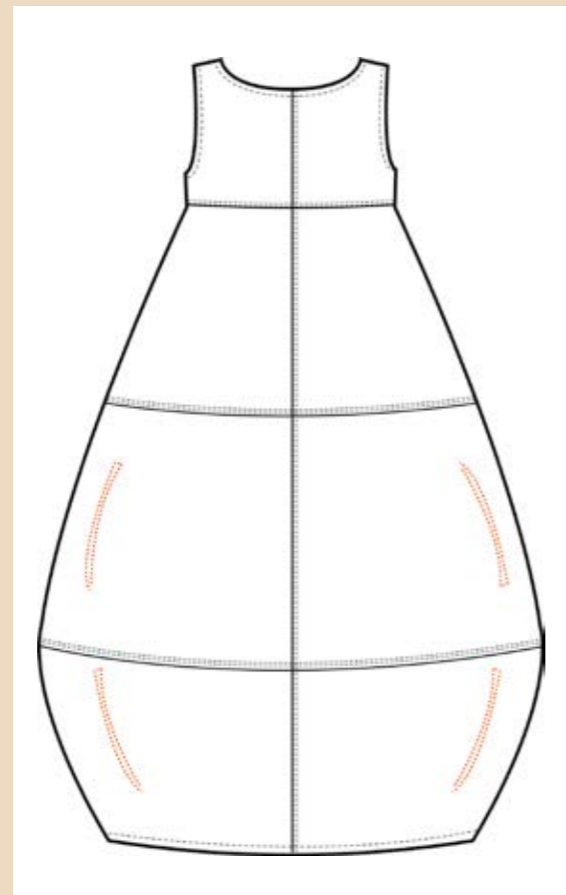

XS - XL

Art no. 66347