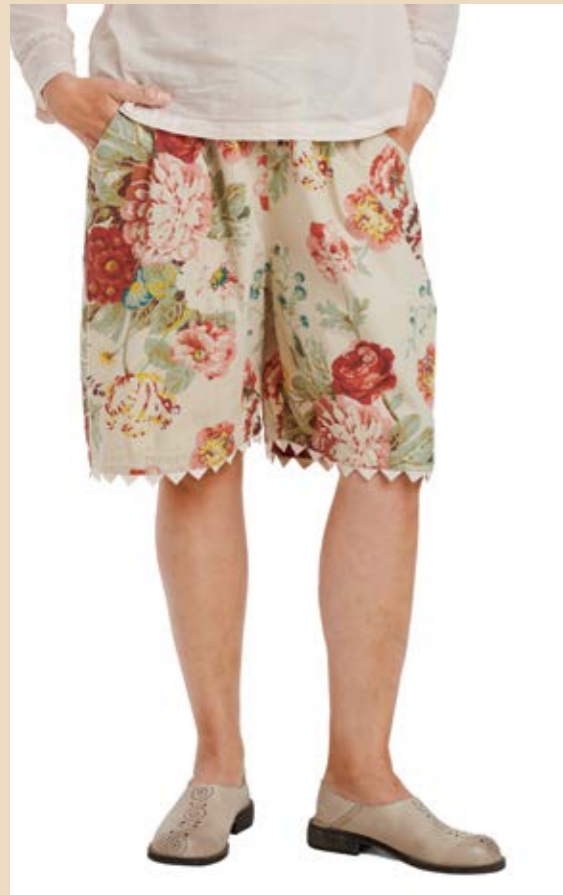

-  FLOWER PRINT
-  POWDER
-  SOFT JADE
-  WHITE
-  VINTAGE BLACK

Blouse - Voile

XS - XL

Art no. 55700

-  FLOWER PRINT
-  POWDER
-  SOFT JADE
-  WHITE
-  VINTAGE BLACK

Dress - Voile

XS - XL

Art no. 11358