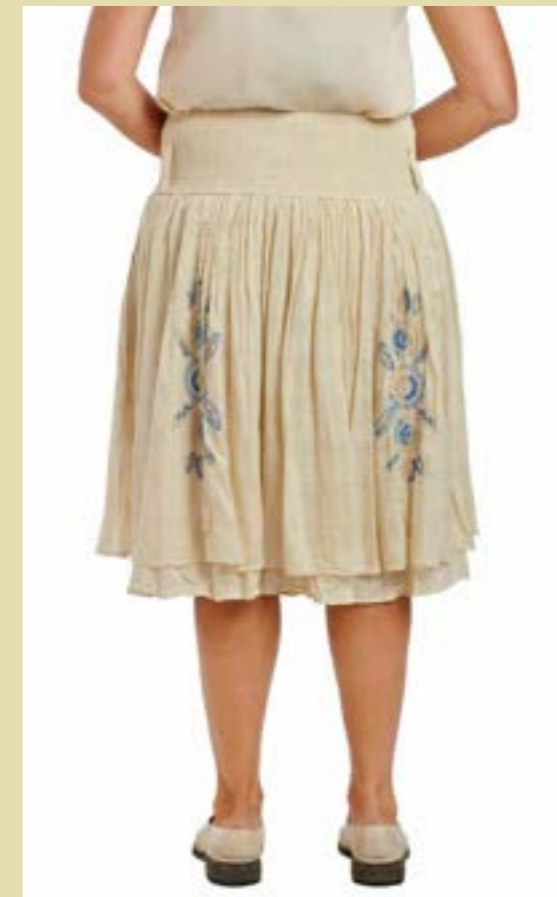

Art no. 22104

-  ORIGINAL

Skirt - Voile Grid

ONE SIZE

Art no. 33312

-  ORIGINAL

Top - Voile Grid

XS - XL

Art no. 33313

-  ORIGINAL

Tunic - Voile Grid

XS - XL

Art no. 44775

ORIGINAL

Blouse - Voile Grid

XS - XL