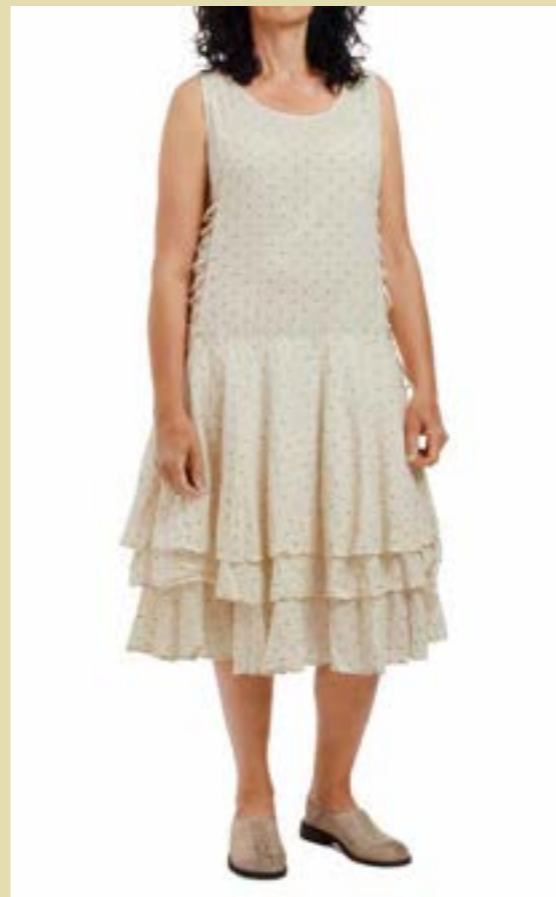

- RED DOT
- RED CHECK
- VINTAGE BLACK DOT
- VINTAGE BLACK CHECK

Dress - Dots and checks

XS - XL