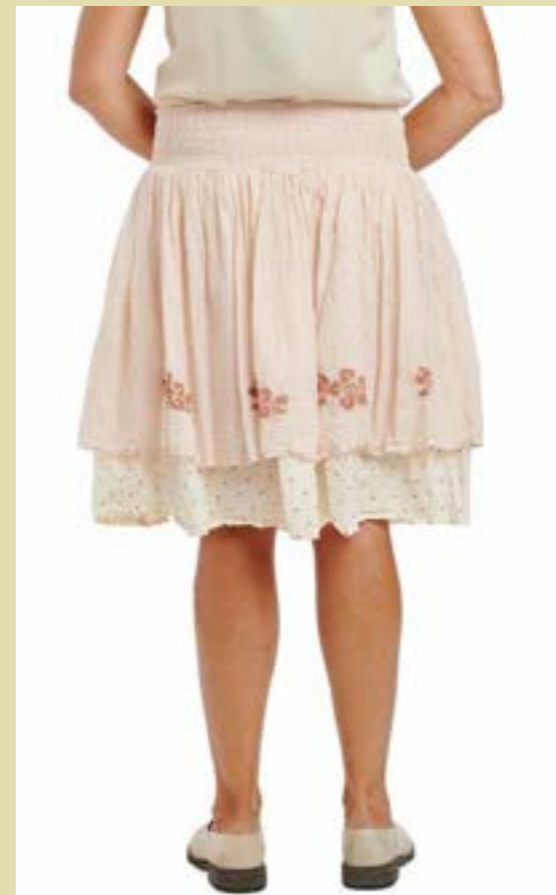

- RED DOT
- RED CHECK
- VINTAGE BLACK DOT
- VINTAGE BLACK CHECK

Skirt - Dots and checks

ONE SIZE