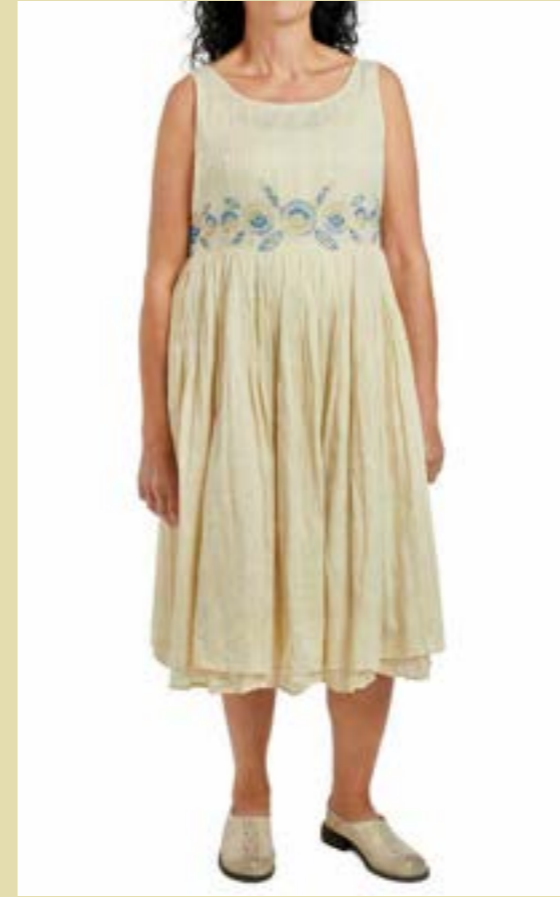

ORIGINAL

Dress - Voile Grid

XS - XL

Art no. 22997