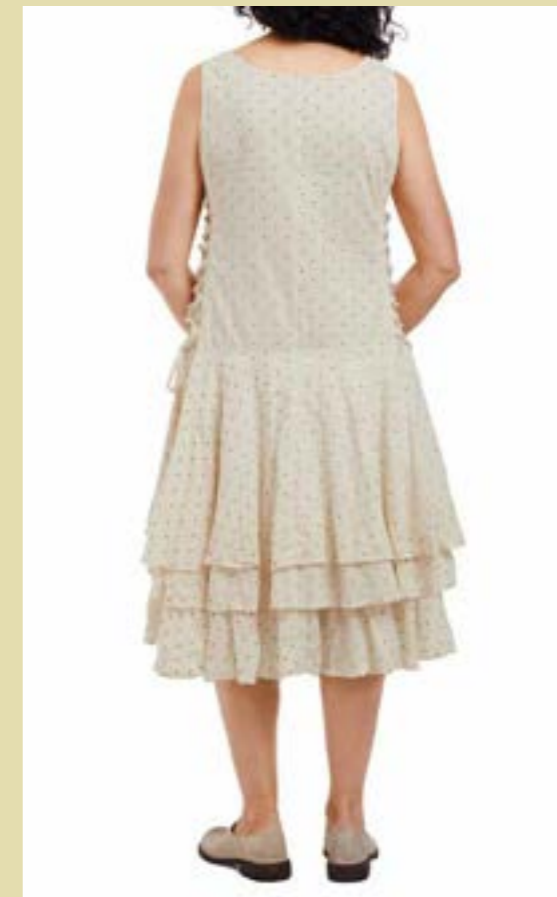

- RED DOT
- RED CHECK
- VINTAGE BLACK DOT
- VINTAGE BLACK CHECK

Dress - Dots and checks

XS - XL