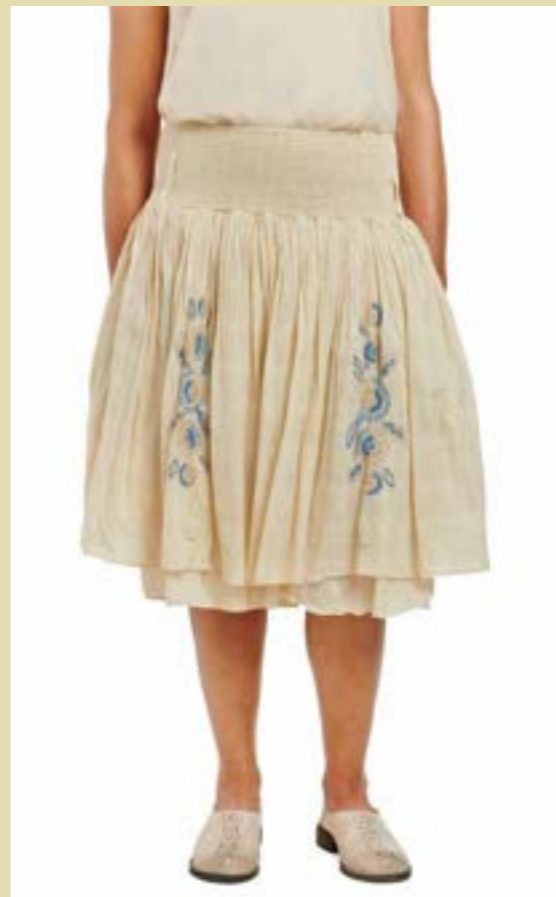

Art no. 22104

-  ORIGINAL

Skirt - Voile Grid

ONE SIZE

Art no. 33312

-  ORIGINAL

Top - Voile Grid

XS - XL

Art no. 33313

-  ORIGINAL

Tunic - Voile Grid

XS - XL

Art no. 44775

ORIGINAL

Blouse - Voile Grid

XS - XL