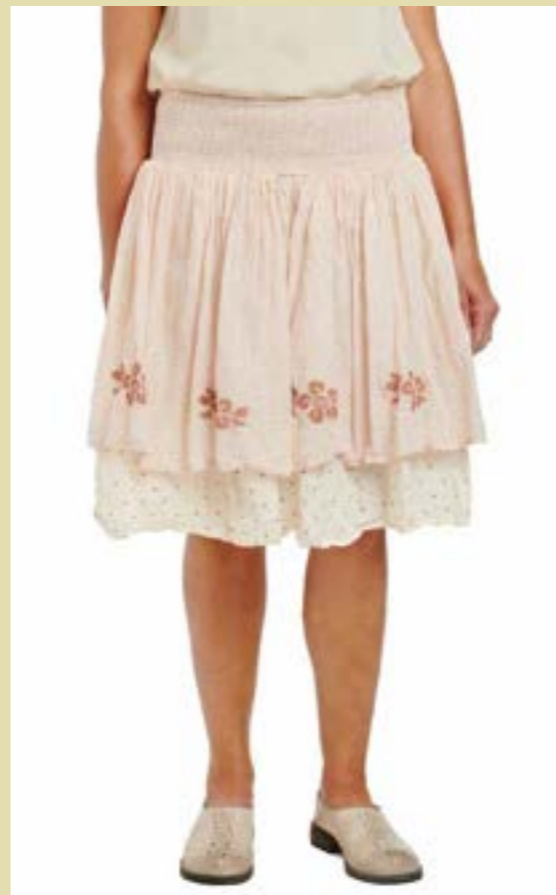

- RED DOT
- RED CHECK
- VINTAGE BLACK DOT
- VINTAGE BLACK CHECK

Skirt - Dots and checks

ONE SIZE