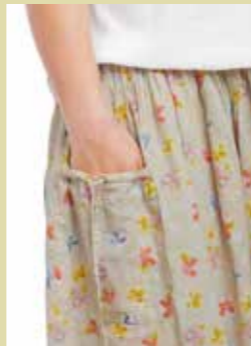

Art no. 55752

Dress - Embroidered organdie

XS - XL

SOFT MINT

Art no. 22154

Skirt - Voile

ONE SIZE

-  BLACK
-  BLUE FLOWER
-  LIGHT BLUE
-  SAND
-  WHITE
-  YELLOW FLOWER

Art no. 33327

Top - Voile

XS - XL

-  BLACK
-  BLUE FLOWER
-  LIGHT BLUE
-  SAND
-  WHITE
-  YELLOW FLOWER

Art no. 44817

-  BLACK
-  BLUE FLOWER
-  LIGHT BLUE
-  SAND
-  WHITE
-  YELLOW FLOWER

Blouse - Voile