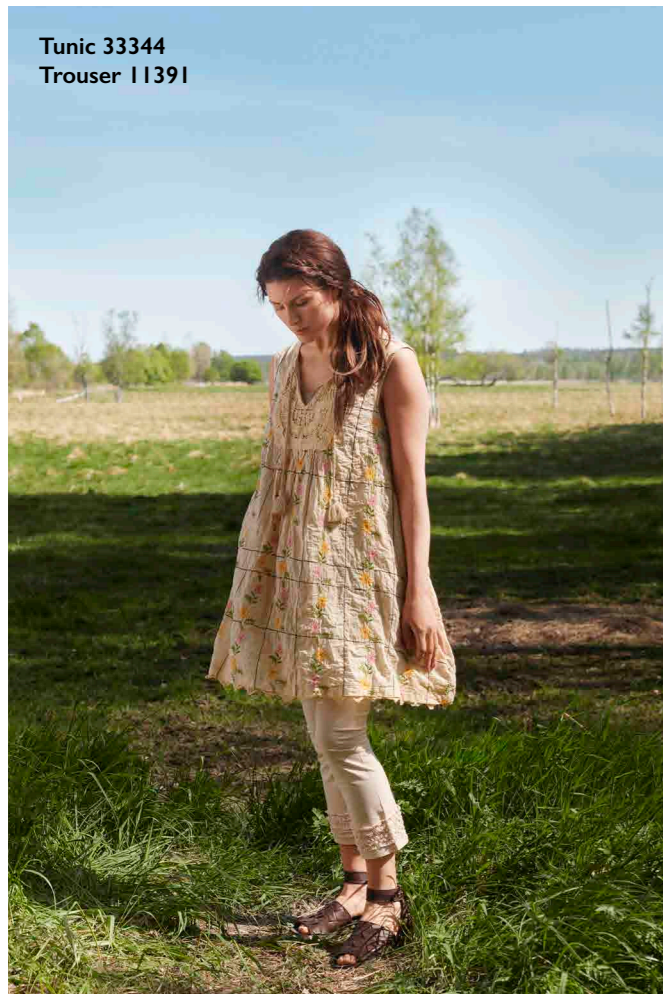

Tunic 44894
Trouser 11390
Kerchief 77554

Tunic 33344
Trouser 11391