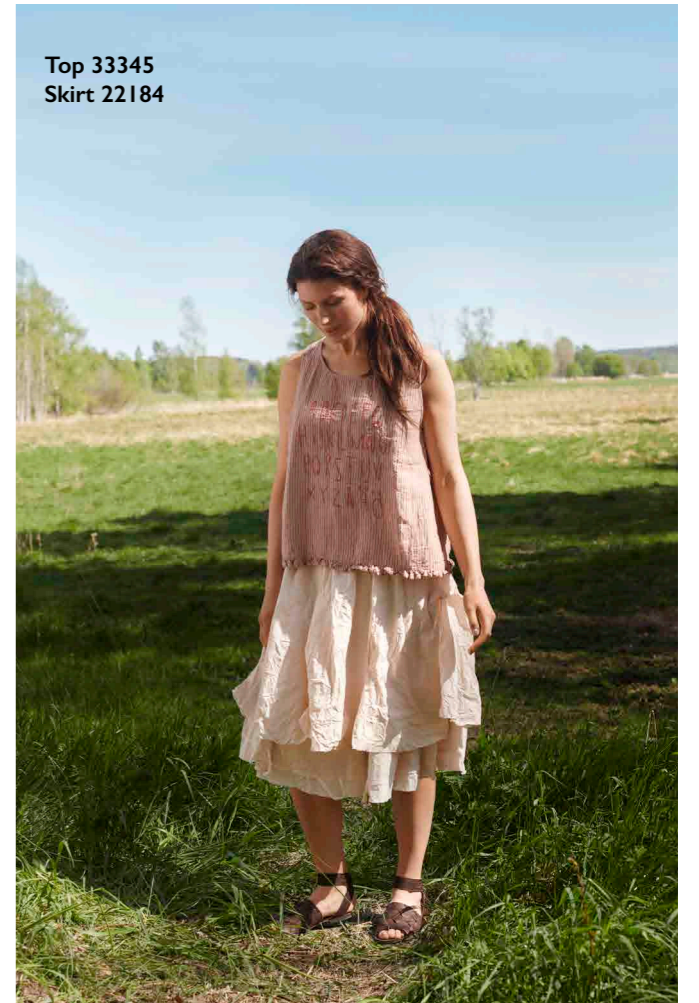

Top 33345
Skirt 22184